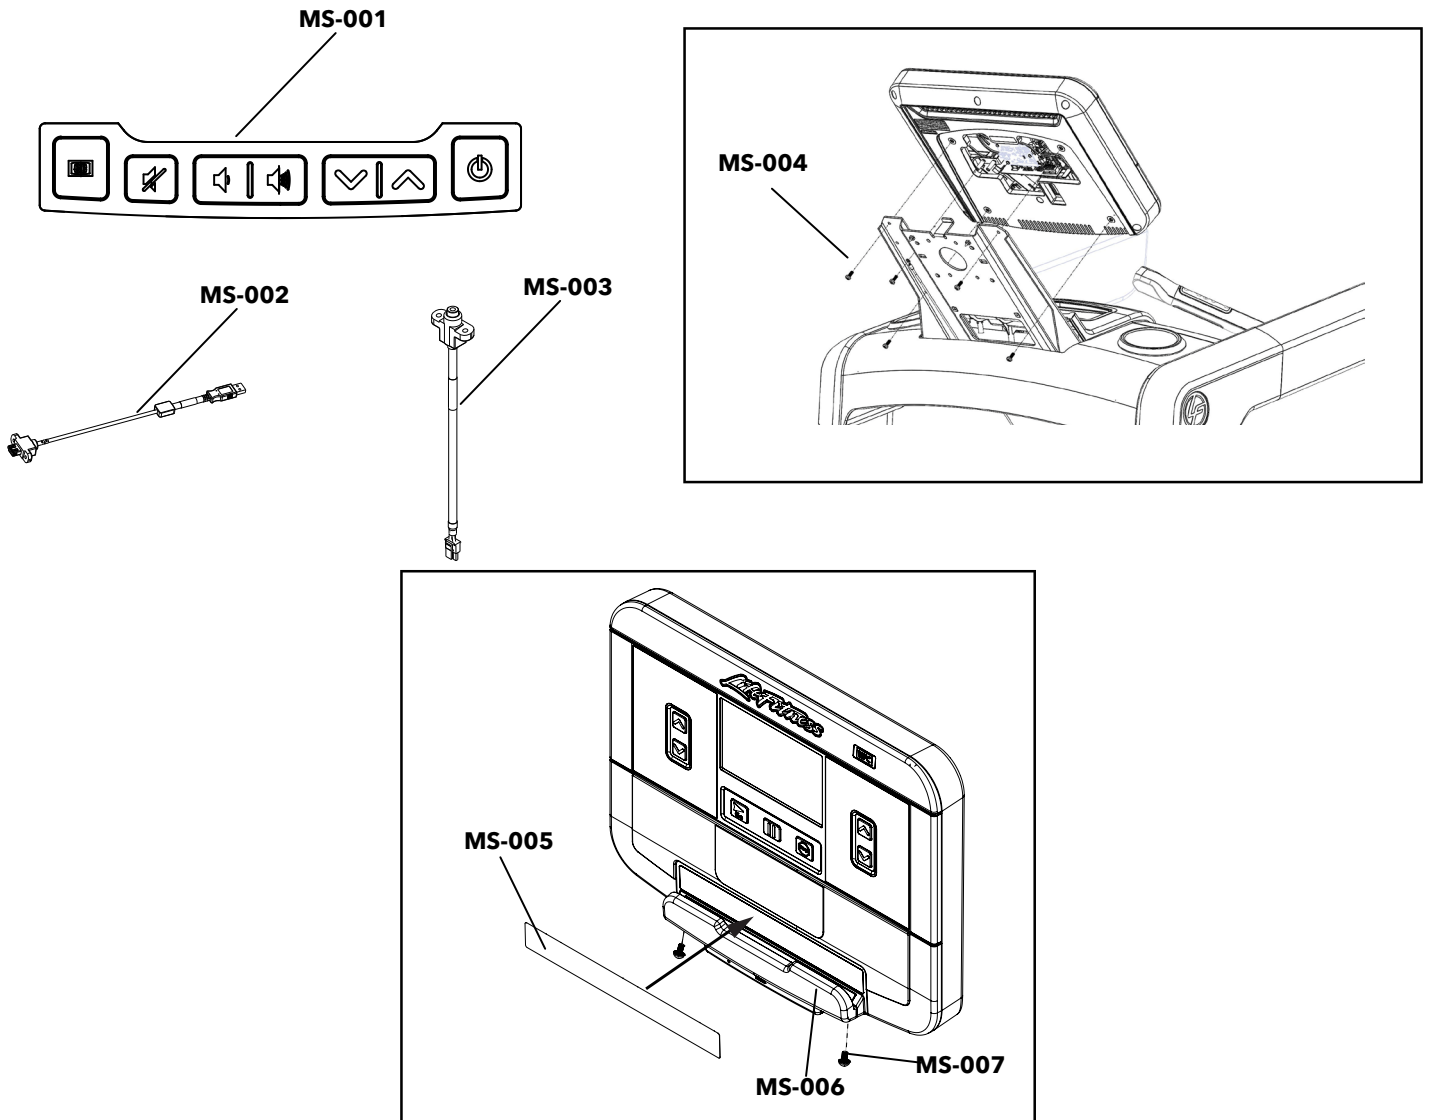

* Refer to first three letters of the product's Serial Number for the Alpha code

Console Serial Number Table: Simple (C) Treadmill

Part No.	Alpha Code*	Description	Serial Number Range
INTC-XWXXX-01	DCT	NC TR CONS INTY-C LED WRLS	100001-199999
INTC-XWXEX-01	DCT	NC TR CONS INTY-C LED WRLS ENT	100001-199999
INTC-XWXEM-01	DCT	NC TR CONS INTY-C LED WRLS ENT MYE	100001-199999
INTC-XWXEM-01PF	DCT	NC TR CONS INTY-C LED WIFI ENT MYE PF	100001-199999

* Refer to first three letters of the product's Serial Number for the Alpha code

Option Panel / Miscellaneous

Parts List

Item	Alpha Code	Part Number	Item Description	Serial Number Range
MS-001	ALL	1002203-0001	KEYPAD: MEDIA	ALL
MS-002	ALL	1002210-0001	CABLE: USER USB	ALL
MS-003	ALL	1002214-0001	CABLE: HEADPHONE	ALL
MS-004	ALL	0017-00101-1940	M5 X 14 PHILLIPS PAN HEAD SCREW (4)	ALL
MS-005	HCT, DCT	1002200-0001	LABEL: WARNING, TREAD	ALL
	HCN, DCN, CHX, DCP, DCA	1002200-0002	LABEL: WARNING, NONTREAD	ALL
MS-006	ALL	1017597-0001	KIT: STANDARD READING RACK W/RUBBER INSERT	ALL
	DCA, DCN, DCP, DCT, HCA, HCN, HCP, HCT	1002193-2400	READING RACK MEDIA	ALL
MS-007	ALL	0017-00101-1971	SCREW: M3 X 6 PHL PAN (2)	ALL